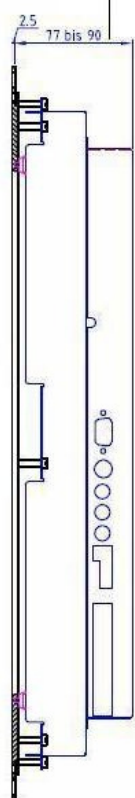

## Lambda 19 LF PM

Brightness	350 cd/m <sup>2</sup>
Contrast	1200 : 1
Resolution	1280 x 1024 Px
Refresh-Rate	8ms
Viewing Angle	179°/179°
CCFL-Lifetime	50.000 H
H-Freq.	12-100 kHz
V-Freq.	10-200 Hz
Sync.	SoG, H/V, Composite, SoR, SoB
Active Area	(376,3x301,06)mm
Ratio	5:4
Colours	16,7 Billion
Interlace	OK
SoG<0,3 V	OK
SoG adj.	OK
Video	2x FBAS / SVHS
RGB-Input	HD 15 Sub / 5x BNC
VESA-Mount	75mm

Frontplatte aus Aluminium  
 Oberfläche: Pulverbeschichtet