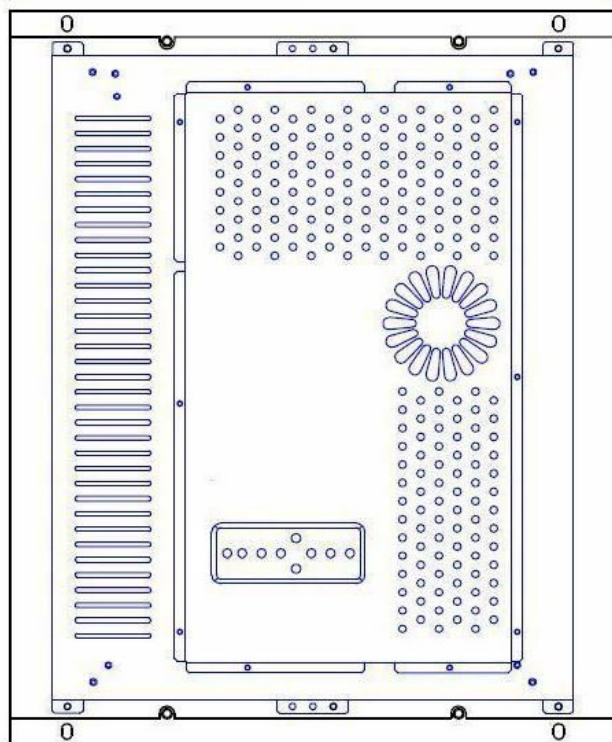

## Lambda 19 LF PM

Brightness	350 cd/m <sup>2</sup>
Contrast	1200 : 1
Resolution	1280 x 1024 Px
Refresh-Rate	8ms
Viewing Angle	179°/179°
CCFL-Lifetime	50.000 H
H-Freq.	12-100 kHz
V-Freq.	10-200 Hz
Sync.	SoG, H/V, Composite, SoR, SoB
Active Area	(376,3x301,06)mm
Ratio	5:4
Colours	16,7 Billion
Interlace	OK
SoG<0,3 V	OK
SoG adj.	OK
Video	2x FBAS / SVHS
RGB-Input	HD 15 Sub / 5x BNC
VESA-Mount	75mm

Frontplatte aus Aluminium  
 Oberfläche: Pulverbeschichtet